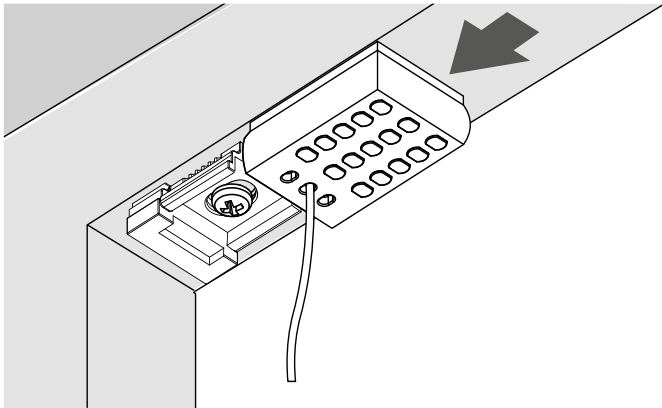

3

DEMONTERING

Feltryck, fel och ändringar kan ev. förekomma.
Misprints, errors and changes may occur