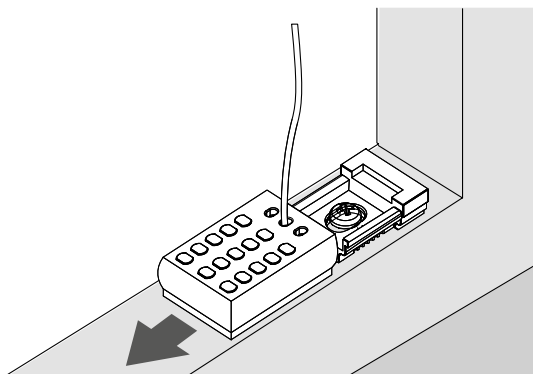

DEMONTERING

Feltryck, fel och ändringar kan ev. förekomma.
Misprints, errors and changes may occur