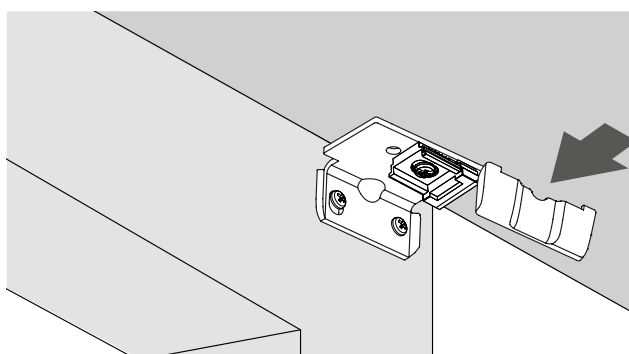

Always use appropriate screws and plugs suited for the wall or ceiling material where the blind is fitted.

1a

Takmonterad
Ceilingmounted

-  X = 13 mm
-  X = 13 mm
-  X = 16 mm

ELLER
OR

1b

Väggmonterad (ej 32 mm)
Wallmounted (not 32 mm)