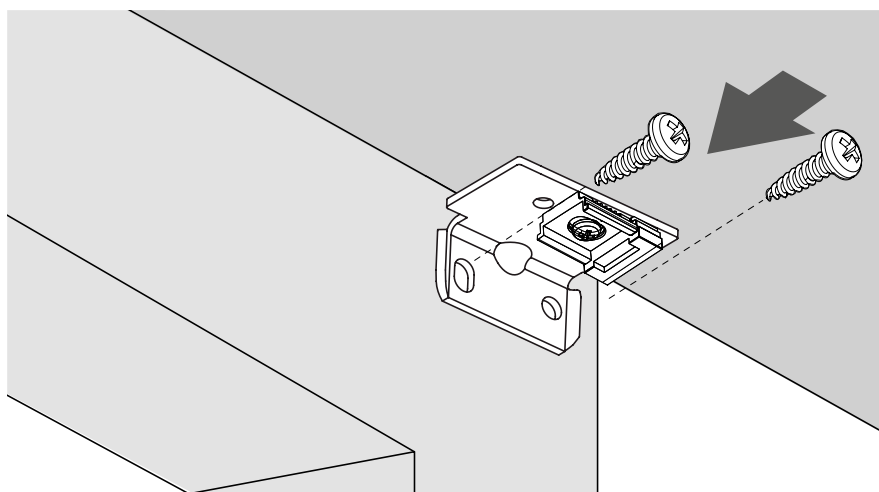

Always use appropriate screws and plugs suited for the wall or ceiling material where the blind is fitted.

1a

Takmonterad
Ceilingmounted

-  X = 13 mm
-  X = 13 mm
-  X = 16 mm

ELLER
OR

1b

Väggmonterad (ej 32 mm)
Wallmounted (not 32 mm)