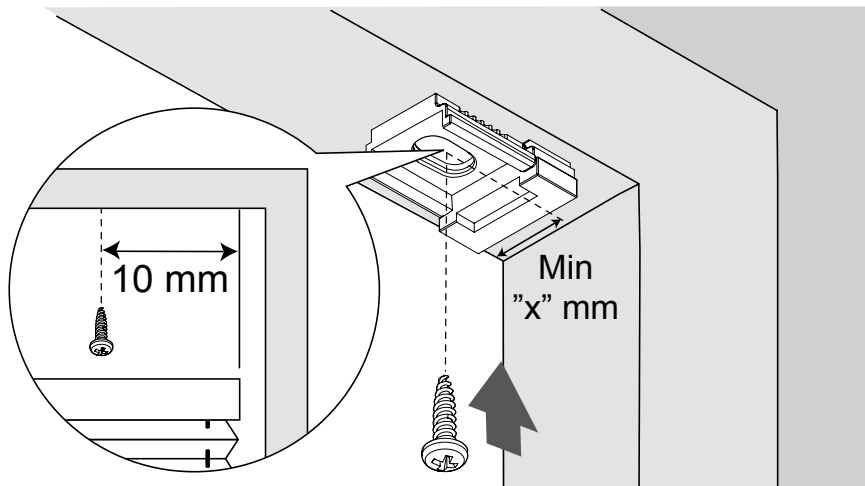

Always use appropriate screws and plugs suited for the wall or ceiling material where the blind is fitted.

1a

Takmonterad
Ceilingmounted

-  X = 13 mm
-  X = 13 mm
-  X = 16 mm

ELLER
OR

1b

Väggmonterad (ej 32 mm)
Wallmounted (not 32 mm)