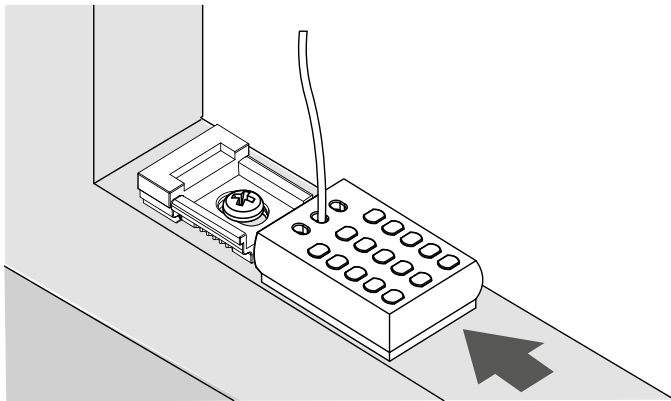

3

DEMONTERING

Feltryck, fel och ändringar kan ev. förekomma.
Misprints, errors and changes may occur